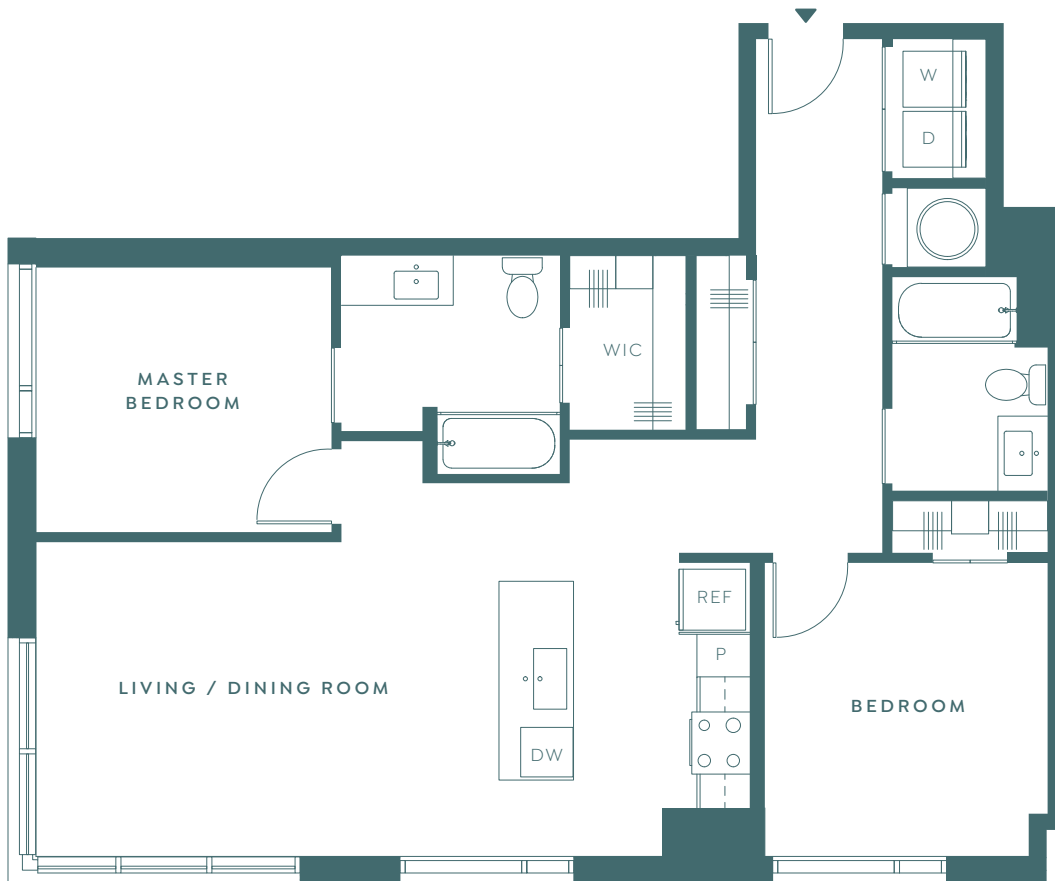

# THE ODEON

AT SOUTH MARKET

Signature 2

1,145 SQUARE FEET

2 BEDROOMS

2 BATHROOMS