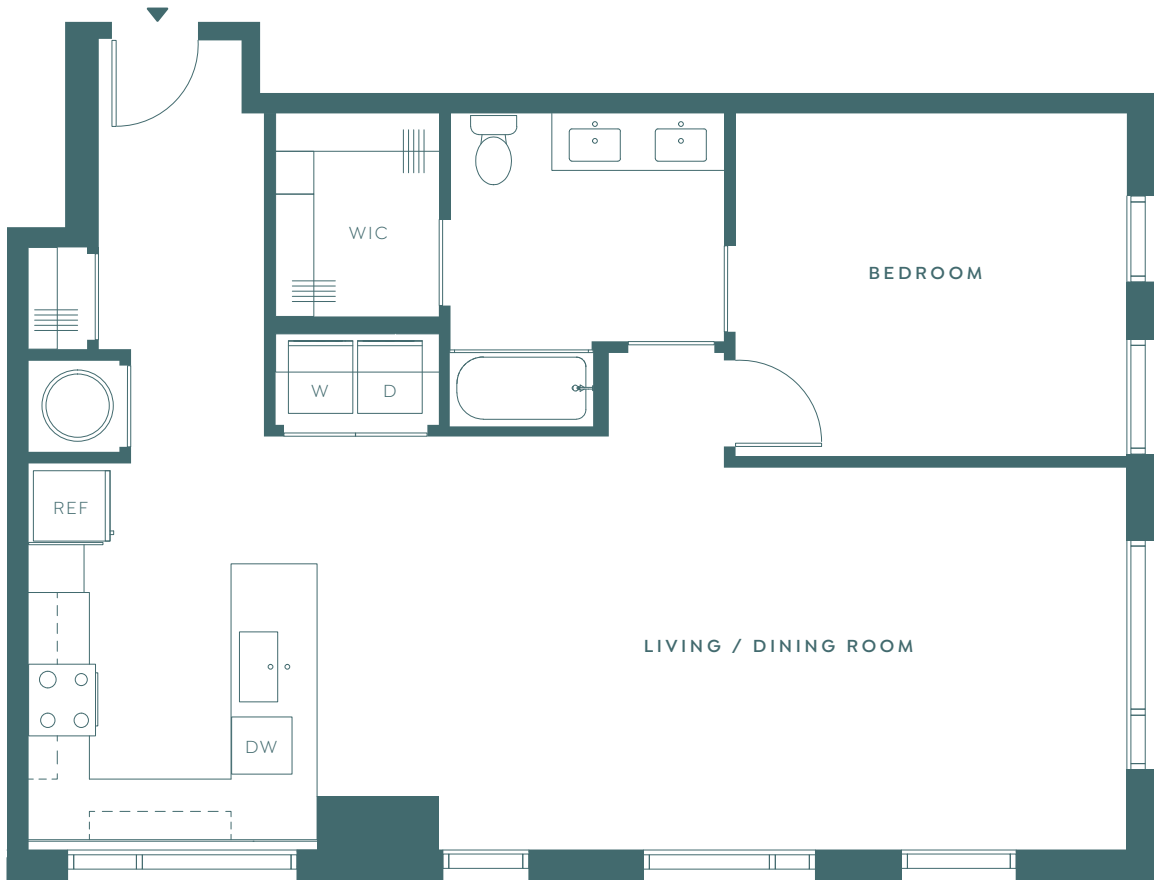

THE ODEON

AT SOUTH MARKET

Signature 1

1,064 SQUARE FEET

1 BEDROOM

1 BATHROOM

NOTES

1100 Girod Street
New Orleans, LA 70113
504.814.4277
odeonnola.com

ALL DIMENSIONS ARE APPROXIMATE AND SOME APARTMENTS MAY NOT CONFORM EXACTLY TO THE STANDARD LAYOUTS SHOWN HEREIN. EQUAL HOUSING OPPORTUNITY