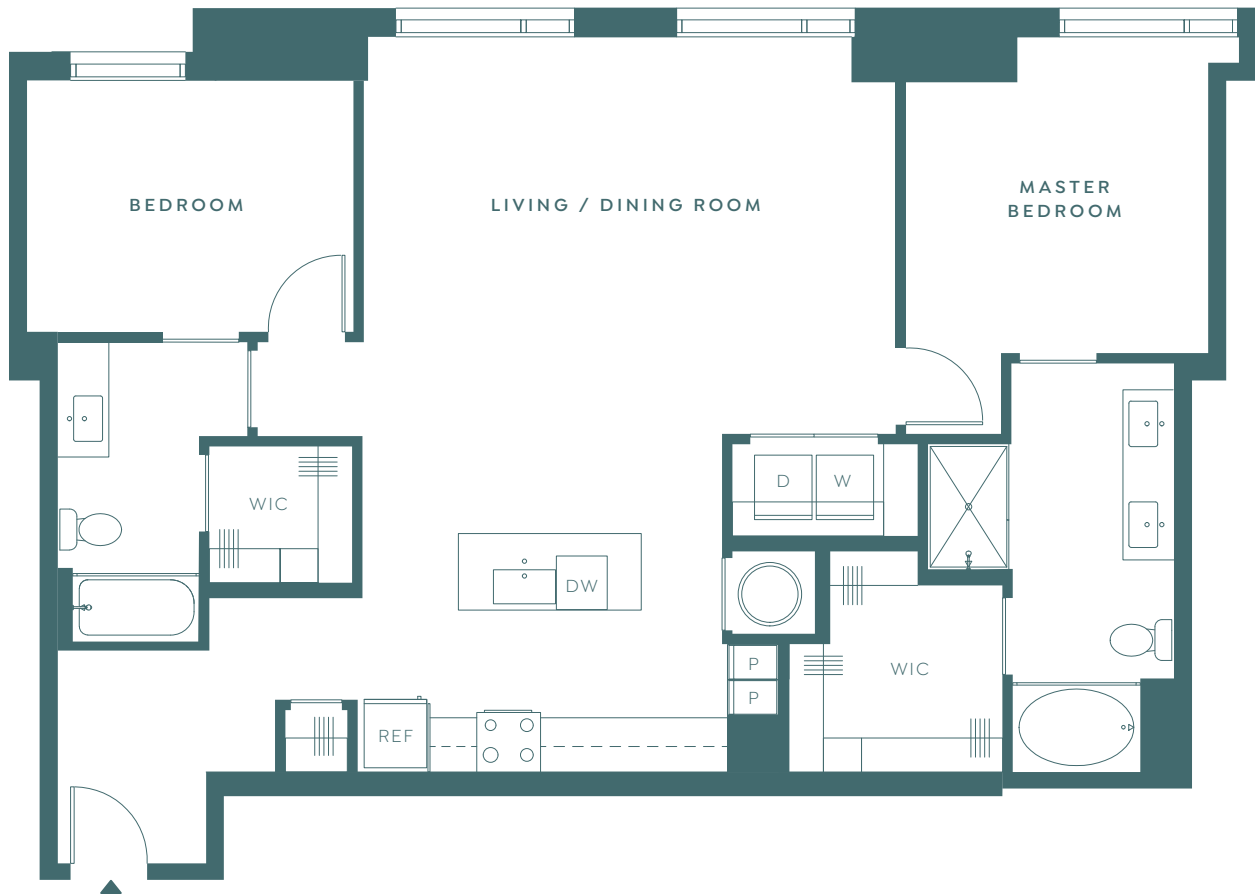

# THE ODEON

AT SOUTH MARKET

Penthouse F

1,380 SQUARE FEET

2 BEDROOMS

2 BATHROOMS