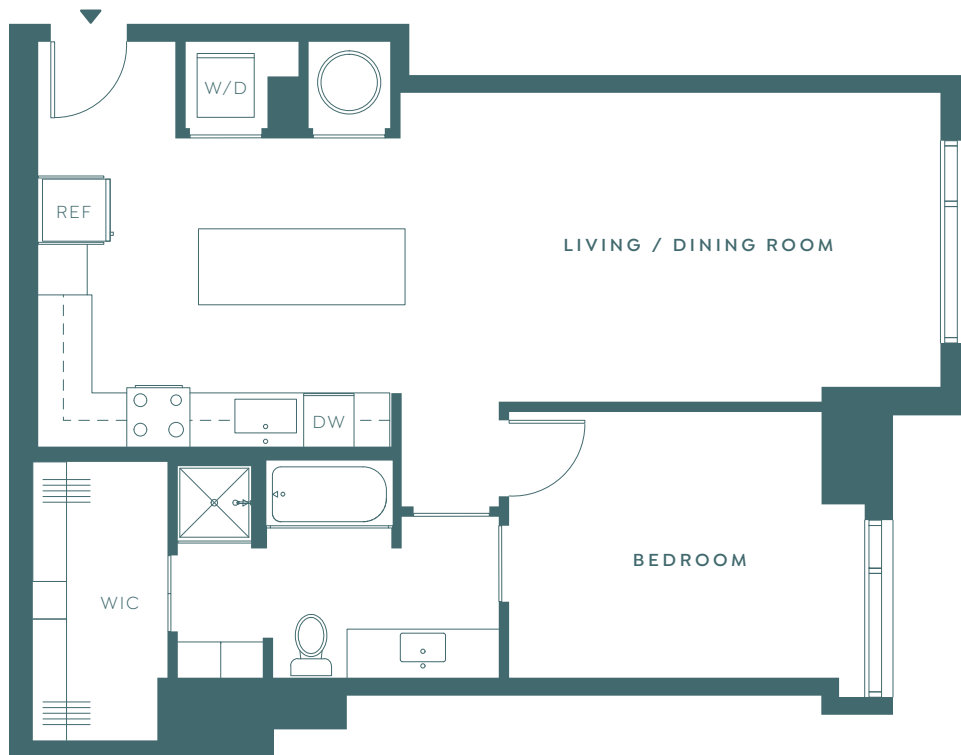

THE ODEON

AT SOUTH MARKET

Grand 1

893 SQUARE FEET

1 BEDROOM

1 BATHROOM

NOTES

1100 Girod Street
New Orleans, LA 70113
504.814.4277
odeonnola.com

ALL DIMENSIONS ARE APPROXIMATE AND SOME APARTMENTS MAY NOT CONFORM EXACTLY TO THE STANDARD LAYOUTS SHOWN HEREIN. EQUAL HOUSING OPPORTUNITY